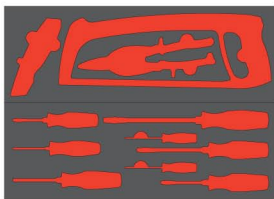

## 3 Drawer Modular Tool Set in Foam Tool Control 86pc (Part #: RSET.06BMC)

**Part #**  
RSET.06BM Blue-Point/Snap-on Metric Tool Set  
RSET.06BF Blue-Point/Snap-on Imperial Tool Set  
RSET.06SM Snap-on/Blue-Point Metric Tool Set  
RSET.06SF Snap-on/Blue-Point Imperial Tool Set

Set fits **SMARTBOX XL**

Set fits **SMARTBOX 750**

3 Drawers = 6 Modular Sets

3 Drawers = 6 Modular Sets

**Visual Tool Control**  
(Colour Contrast)  
Tool check done in seconds

4 Drawers = 8 Modular Sets

4 Drawers = 8 Modular Sets

## 4 Drawer Modular Tool Set in Foam Tool Control 154pc (Part #: RSET.08BMC)

**1/2" & 1/4" Skt Sets illustrated above can be replaced with 3/4" & 3/8" Heavy Duty set MOD419 as illustrated below**

(Part # RSET.08BMH)