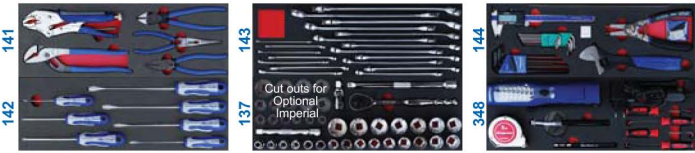

Part #
RSET.06BM Blue-Point/Snap-on Metric Tool Set
RSET.06BF Blue-Point/Snap-on Imperial Tool Set
RSET.06SM Snap-on/Blue-Point Metric Tool Set
RSET.06SF Snap-on/Blue-Point Imperial Tool Set

Set fits **SMARTBOX XL**

Set fits **SMARTBOX 750**